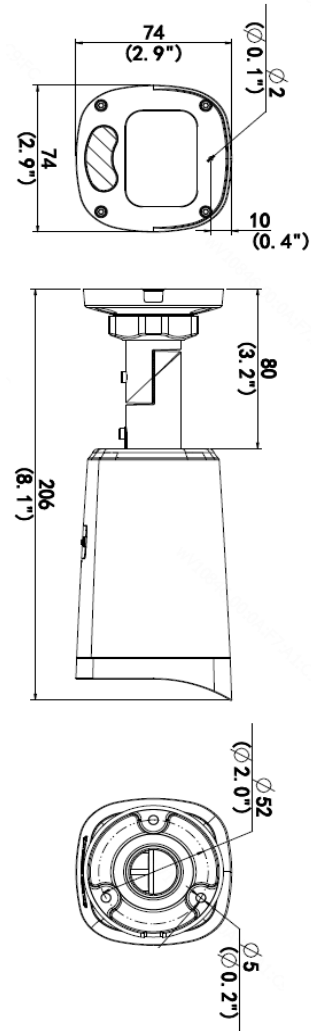

Dimensions

Accessories

See Camera Accessories Guide