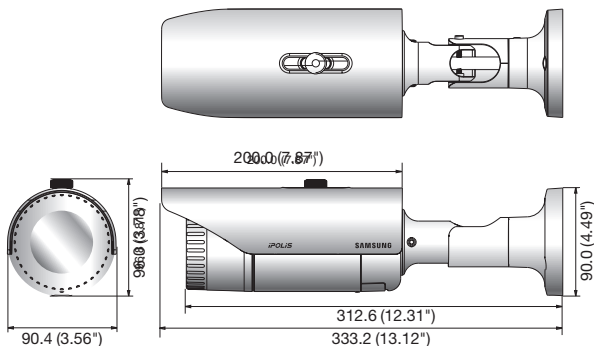

Dimensions

Unit : mm (inch)

Technical Specifications

	SNO-6084RN/P
VIDEO	
Imaging Device	1/2.8" PS Exmor 2.38M CMOS
Total Pixels	1,952(H) x 1,116(V)
Effective Pixels	1,944(H) x 1,104(V)
Scanning System	Progressive
Min. Illumination	Color : 0.1Lux (F1.2, 50IRE), B/W : 0Lux (F1.2, 50IRE, IR LED on)
S / N Ratio	50dB
Video Output	CVBS : 1.0Vp-p / 75Ω composite, 704 x 480(N), 704 x 576(P), for installation DIP connector type
LENS	
Focal Length (Zoom Ratio)	3 ~ 8.5mm (2.8x) motorized varifocal
Max. Aperture Ratio	F1.2
Angular Field of View	H : 105.5°(Wide) ~ 37.1°(Tele) / V : 57.5°(Wide) ~ 21.0°(Tele)
Min. Object Distance	0.5m (1.64ft)
Focus Control	Simple focus (Motorized V/F) / Manual, Remote control via network (Manual, Simple focus)
Lens Type	DC auto iris
Mount Type	Board-in type
OPERATIONAL	
IR LED	20ea
Viewable Length	30m (98.43ft)
Camera Title	Off / On (Displayed up to 45 characters)
Day & Night	Auto (ICR) / Color / B/W / External / Schedule
Backlight Compensation	Off / BLC
Wide Dynamic Range	100dB†
Contrast Enhancement	SSDR (Samsung Super Dynamic Range) (Off / On)
Digital Noise Reduction	SSNR3 (2D+3D noise filter) (Off / On)
Digital Image Stabilization	Off / On
Defog	Off / Auto / Manual
Motion Detection	Off / On (4ea 4points polygonal zones)
Privacy Masking	Off / On (32zones with 4points of polygonal)
Gain Control	Off / Low / Medium / High
White Balance	ATW / AWC / Manual / Indoor / Outdoor
Electronic Shutter Speed	Minimum / Middle / Anti flicker
Flip / Mirror	Off / On
Intelligent Video Analytics	Tampering, Virtual line, Enter/Exit, Appear / Disappear, Audio detection, Face detection
Alarm I/O	Input 1ea / Output 1ea
Alarm Triggers	Motion detection, Audio detection, Face detecton, Video analytics, Alarm input
Alarm Events	File upload via FTP and E-mail, Notification via E-mail, TCP and HTTP, Local storage (SD/SDHC/SDXC) recording at Network disconnected & Event (Alarm triggers), External output
NETWORK	
Ethernet	RJ-45 (10/100BASE-T)
Video Compression Format	H.264 (MPEG-4 part 10/AVC), MJPEG
Resolution	1920 x 1080, 1280 x 1024, 1280 x 960, 1280 x 720, 1024 x 768, 800 x 600, 800 x 450, 640 x 480, 640 x 360, 320 x 240, 320 x 180
Max. Framerate	H.264 : Max. 60fps at all resolutions MJPEG : 1920 x 1080, 1280 x 1024, 1280 x 960, 1280 x 720, 1024 x 768 : Max. 15fps 800 x 600, 800 x 450, 640 x 480, 640 x 360, 320 x 240, 320 x 180 : Max.30fps
Video Quality Adjustment	H.264 : Compression level, Target bitrate level control, MJPEG : Quality level control
Bitrate Control Method	H.264 : CBR or VBR, MJPEG : VBR
Streaming Capability	Multiple streaming (Up to 10 profiles)
Audio I/O	Selectable (Mic in / Line in), Max output level : 1 Vrms Supply voltage : 3.3V DC (4mA), Input impedance : approx. 2K Ohm
Audio Compression Format	G.711 u-law / G.726 selectable, G.726 (ADPCM) 8KHz, G.711 8KHz G.726 : 16Kbps, 24Kbps, 32Kbps, 40Kbps
Audio Communication	Bi-directional audio
IP	IPv4, IPv6
Protocol	TCP/IP, UDP/IP, RTP(UDP), RTP(TCP), RTCP,RTSP, NTP, HTTP, HTTPS, SSL, DHCP, PPPoE, FTP, SMTP, ICMP, IGMP, SNMPv1/v2c/v3(MIB-2), ARP, DNS, DDNS, QoS, PIM-SM, UPnP, Bonjour
Security	HTTPS(SSL) login authentication, Digest login authentication IP address filtering, User access log, 802.1x authentication
Streaming Method	Unicast / Multicast
Max. User Access	15 users at unicast mode
Memory Slot	Micro SD/SDHC/SDXC
Application Programming Interfac	ONVIF profile S, HTTP API v2.0, SVPN 1.2
Webpage Language	English, French, German, Spanish, Italian, Chinese, Korean, Russian, Japanese, Swedish, Danish, Portuguese, Turkish, Polish, Czech, Rumanian, Serbian, Dutch, Croatian, Hungarian, Greek, Norwegian, Finnish, Norwegian
Web Viewer	Supported OS : Windows XP / VISTA / 7 / 8, MAC OS X 10.7 Supported Browser : Microsoft Internet Explorer (Ver. 10, 9, 8, 7), Mozilla Firefox (Ver. 19, 18, 17, 16, 15, 14, 13, 12, 11, 10, 9), Google Chrome (Ver. 25, 24, 23, 22, 21, 20, 19, 18, 17, 16, 15), Apple Safari (Ver. 6.0.2)(Mac OS X 10.8, 10.7 only), 5.1.7) * Mac OS X only
Central Management Software	SmartViewer 4.0
ENVIRONMENTAL	
Operating Temperature / Humidity	24V AC : -50°C ~ +55°C (-58°F ~ +131°F) / Less than 90% RH 12V DC, PoE : -10°C ~ +55°C (+14°F ~ +131°F) / Less than 90% RH
Storage Temperature / Humidity	-30°C ~ +60°C (-22°F ~ +140°F) / Less than 90% RH
Ingress Protection	IP66 grade
Vandal Resistance	IK10
ELECTRICAL	
Input Voltage / Current	12V DC, 24V AC, PoE (IEEE802.3af)
Power Consumption	Max. 11W (Heater off), Max. 17W (24V AC - Heater on)
MECHANICAL	
Color / Material	Dark gray / Metal
Dimensions (WxHxD)	90.4 x 96.0 x 333.2mm (3.56" x 3.78" x 13.12")
Weight	1.19Kg (2.62 lb)