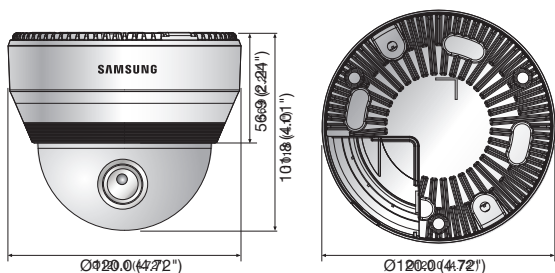

Dimensions

Unit : mm (inch)