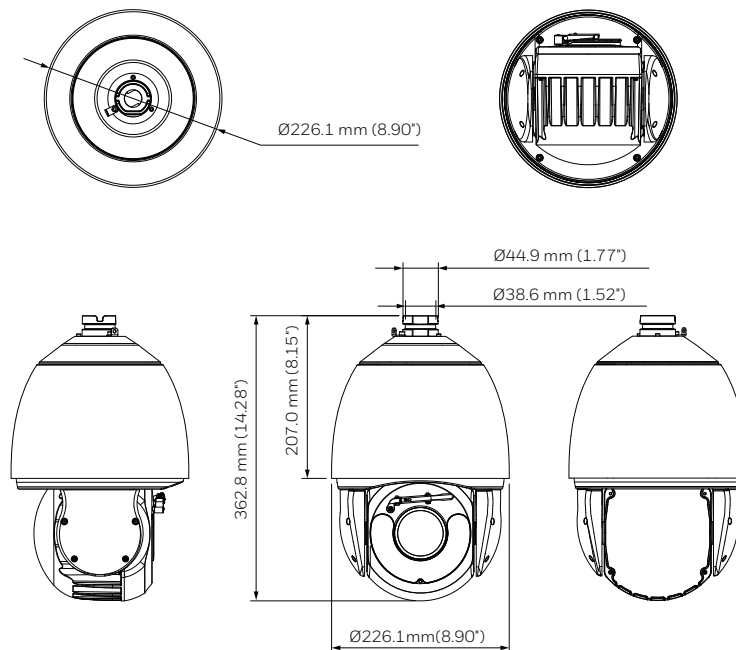

MECHANICAL	
Dimensions	Ø226.1 x 362.8 mm (8.90" x 14.28")
Package Dimensions	315x315x495 mm (12.4" x 12.4" x 19.49")
Product Weight	HC60WZ8R40WI: 5.505 kg (12.136 lb) HC60WZ8R40KI: 5.425 kg (11.960 lb)
Package Weight	HC60WZ8R40WI: 7.055 kg (15.554 lb) HC60WZ8R40KI: 6.980 kg (15.388 lb)
Body Material	Aluminium alloy + Plastic
Color	White (RAL9003) + Black

## DIMENSIONS