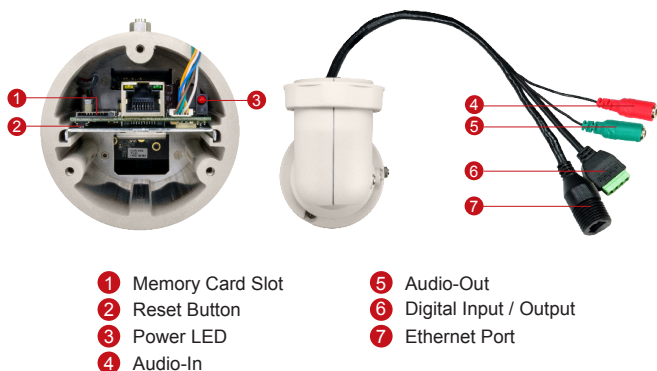

E48

**10MP Bullet with D/N,
Adaptive IR, Basic WDR, Vari-focal Lens**

- 10 Megapixel with 4K/1080p
- Day & Night with Adaptive IR LED
- Vari-focal Lens with f3.1 - 13.3mm / F1.4 - 4.0
- Basic WDR (70 dB)
- 30 fps at 1920 x 1080
- Super Wide Angle
- Weatherproof (IP67) and Vandal Proof Metal Casing (IK10)

DIMENSION DIAGRAM

ACCESSORY OPTIONS

Unit: mm [inch]

ACCESSORY OPTIONS

Power Supply	
PPOE-0001	IEEE 802.3af PoE Injector for Class 1, 2 or 3 devices, with universal adapter

Popular Mounting Solutions	
Surface	Integrated bracket
Pole	PMAX-0504
Gang Box	PMAX-0806

* For more mounting solutions, please refer to Project Planner on www.acti.com

PRODUCT SPECIFICATION

E48

• Device

Device Type	Bullet Camera
Image Sensor	Progressive Scan CMOS
Sensor Size	1/2.3"
Effective Pixels	3856 (H) x 2764 (V) (10.66 MP)
Horizontal Resolution	1450 TVL
Day / Night	Yes
Low Light Sensitivity	Standard
Minimum Illumination	Color: 0.1 lux at F1.4 (30 IRE, 2400°K); B/W: 0 lux (IR LED on)
Color to B/W Switch	ISP based switch, configurable
Mechanical IR Cut Filter	Yes
IR Sensitivity Range	700~1100nm
IR LED	Adaptive IR LED x 10 (850 nm)
IR Working Distance	30 m (0 lux, 30 IRE, Gain 255, Auto shutter mode)
Electronic Shutter	1/5 ~ 1/2,000 sec (manual mode); 1/5 ~ 1/10,000 sec (auto mode)
S/N Ratio	52 dB