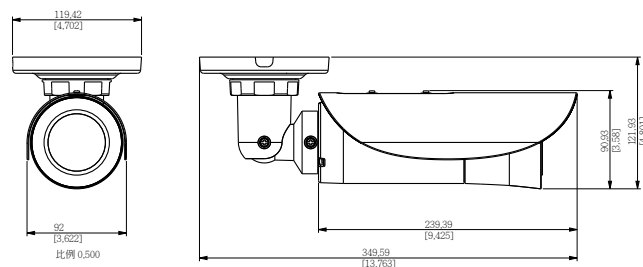

DIMENSION DIAGRAM

ACCESSORY OPTIONS

Unit: mm [inch]

ACCESSORY OPTIONS

Power Supply	
PPOE-0001	IEEE 802.3af PoE Injector for Class 1, 2 or 3 devices, with universal adapter

Popular Mounting Solutions	
Surface	Integrated bracket
Pole	PMAX-0504
Gang Box	PMAX-0806

* For more mounting solutions, please refer to Project Planner on www.acti.com

PRODUCT SPECIFICATION

E48

• Device

Device Type	Bullet Camera
Image Sensor	Progressive Scan CMOS
Sensor Size	1/2.3"
Effective Pixels	3856 (H) x 2764 (V) (10.66 MP)
Horizontal Resolution	1450 TVL
Day / Night	Yes
Low Light Sensitivity	Standard
Minimum Illumination	Color: 0.1 lux at F1.4 (30 IRE, 2400°K); B/W: 0 lux (IR LED on)
Color to B/W Switch	ISP based switch, configurable
Mechanical IR Cut Filter	Yes
IR Sensitivity Range	700~1100nm
IR LED	Adaptive IR LED x 10 (850 nm)
IR Working Distance	30 m (0 lux, 30 IRE, Gain 255, Auto shutter mode)
Electronic Shutter	1/5 ~ 1/2,000 sec (manual mode); 1/5 ~ 1/10,000 sec (auto mode)
S/N Ratio	52 dB

• Interface

Digital input	1, Cable without connector
Digital Output	1, Cable without connector
Local Storage	MicroSDHC/MicroSDXC memory card slot (card not included)

• General

Power Source / Consumption	PoE Class 3 (IEEE802.3af) / 5.76 W
Weight	1.35 kg (2.985 lb)
Dimensions (L x W x H)	349 mm x 92 mm x 122 mm (13.7" x 3.6" x 4.8")
Bundled Accessories	Integrated bracket
Environmental Casing	Weatherproof (IP67 rated); Vandal proof metal casing (IK10)
Mount Type	Wall, Ceiling, Pole, Gang box
Starting Temperature	-20 °C ~ 50 °C (-4 °F ~ 122 °F)
Operating Temperature	-40 °C ~ 50 °C (-40 °F ~ 122 °F)
Operating Humidity	10% ~ 85% RH
Approvals	CE (EN 55022 Class B, EN 55024), FCC (Part15 Subpart B Class B), IP67, NEMA 4X, IK10 (metal casing), UL (for optional PoE injector)