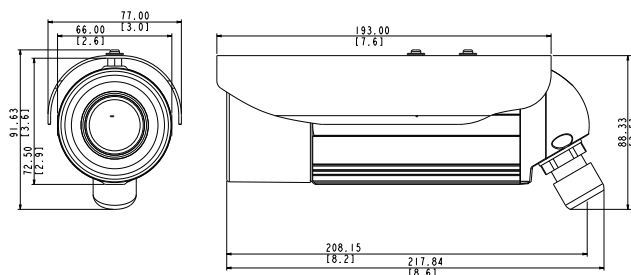

PHOTO INDICATION

- 1 Reset Button
- 2 Power LED

- 3 Ethernet Port

DIMENSION DIAGRAM

Unit: mm [inch]

ACCESSORY OPTIONS

Power Supply		
PPOE-0001		IEEE 802.3af PoE Injector for Class 1, 2 or 3 devices, with universal adapter
Camera Bracket		
PMAX-1107		Aluminum, max. load 10 kg (22.05 lb), tilt angle 90°, swivel angle 360°

Popular Mounting Solutions		
Corner	PMAX-1107 PMAX-0402	
Pole	PMAX-1107 PMAX-0503	

* For more mounting solutions, please refer to Project Planner on www.acti.com

PRODUCT SPECIFICATION

D42A

• Device

Device Type	Bullet Camera
Image Sensor	Progressive Scan CMOS
Sensor Size	1/3.2"
Effective Pixels	2592 (H) x 1944 (V) (5.04 MP)
Horizontal Resolution	1350 TVL
Day / Night	Yes
Low Light Sensitivity	Standard
Minimum Illumination	Color: 0.1 lux at F1.4 (30 IRE, 2400°K); B/W: 0 lux (IR LED on)
Color to B/W switch	ISP based switch, configurable
Mechanical IR Cut Filter	Yes
IR Sensitivity Range	700~1100nm
IR LED	Adaptive IR LED x 15 (850 nm)
IR Working Distance	30 m (0 lux, 30 IRE, Gain 255, Auto shutter mode)
Electronic Shutter	1/5 ~ 1/2,000 sec (manual mode); 1/5 ~ 1/10,000 sec (auto mode)
S/N Ratio	52 dB

• Interface

Digital Input	1, cable without connector
Digital Output	1, cable without connector
Local Storage	MicroSDHC/MicroSDXC memory card slot (card not included)

• General

Power Source / Consumption	PoE Class 2 (IEEE802.3af) / 4.32 W (IR on)
Weight	955 g (2.105 lb)
Dimensions (Ø x L)	77 mm x 218 mm (3.03" x 8.58")
Bundled Accessories	Bracket
Environmental Casing	Weatherproof (IP66 rated); Vandal proof metal casing (IK10)
Mount Type	Wall, Ceiling, Corner, Pole
Starting Temperature	-20 °C ~ 50 °C (-4 °F ~ 122 °F)
Operating Temperature	-40 °C ~ 50 °C (-40 °F ~ 122 °F)
Operating Humidity	10% ~ 85% RH
Approvals	CE (EN 55022 Class B, EN 55024), FCC (Part15 Subpart B Class B), IP68, NEMA 4X, IK10, UL (for optional PoE injector)