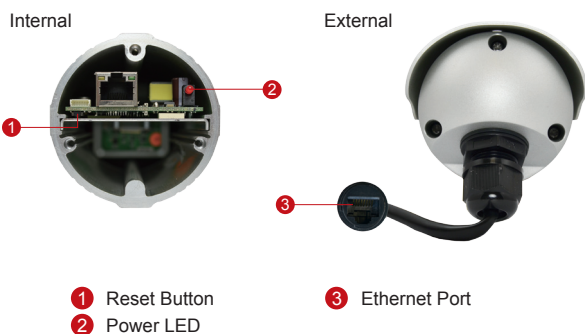

D42A

3MP Bullet with D/N,
Adaptive IR, Vari-focal Lens

* The bracket is included.

- 3 Megapixel with 1080p
- Day & Night with Adaptive IR LED
- Vari-focal Lens with f2.8-12mm/ F1.4
- 30 fps at 1920 x 1080
- Weatherproof (IP68) and Vandal Proof Metal Casing (IK10)

PHOTO INDICATION

- 1 Reset Button
- 2 Power LED

- 3 Ethernet Port

DIMENSION DIAGRAM

Unit: mm [inch]

ACCESSORY OPTIONS

Power Supply		
PPOE-0001		IEEE 802.3af PoE Injector for Class 1, 2 or 3 devices, with universal adapter
Camera Bracket		
PMAX-1107		Aluminum, max. load 10 kg (22.05 lb), tilt angle 90°, swivel angle 360°

Popular Mounting Solutions		
Corner	PMAX-1107 PMAX-0402	
Pole	PMAX-1107 PMAX-0503	

* For more mounting solutions, please refer to Project Planner on www.acti.com

PRODUCT SPECIFICATION

D42A

• Device

Device Type	Bullet Camera
Image Sensor	Progressive Scan CMOS
Sensor Size	1/3.2"
Effective Pixels	2592 (H) x 1944 (V) (5.04 MP)
Horizontal Resolution	1350 TVL
Day / Night	Yes
Low Light Sensitivity	Standard
Minimum Illumination	Color: 0.1 lux at F1.4 (30 IRE, 2400°K); B/W: 0 lux (IR LED on)
Color to B/W switch	ISP based switch, configurable
Mechanical IR Cut Filter	Yes
IR Sensitivity Range	700~1100nm
IR LED	Adaptive IR LED x 15 (850 nm)
IR Working Distance	30 m (0 lux, 30 IRE, Gain 255, Auto shutter mode)
Electronic Shutter	1/5 ~ 1/2,000 sec (manual mode); 1/5 ~ 1/10,000 sec (auto mode)
S/N Ratio	52 dB