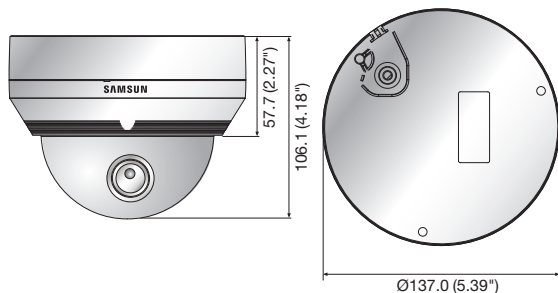

Dimensions

Unit : mm (inch)