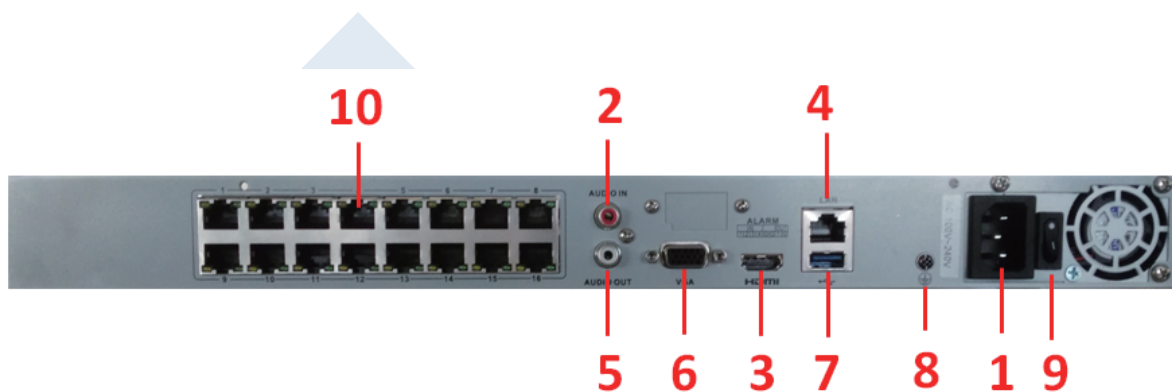

Platinum Professional Level 16 Channel NVR 1U LTN8716-P16

Key Features:

- Up to 16 network cameras can be connected
- Support live view, storage, and playback of the connected camera with up to the resolution of 6 megapixels
- Up to 16 independent PoE network interfaces for different models
- Up to 2 SATA hard disks can be connected with up to 6TB capacity for each
- Support HDD quota mode

Rear Panel:

- | | |
|--------------------------|--|
| 1. Power Supply | 6. VGA Interface |
| 2. Audio In | 7. USB Interface |
| 3. HDMI Interface | 8. Ground |
| 4. LAN Network Interface | 9. Power Switch |
| 5. Audio Out | 10. Network Interfaces with PoE Function |

Platinum Professional Level 16 Channel NVR 1U

LTN8716-P16

Video/Audio Input	
IP video Input	16-CH
Two-way audio input	1-ch, RCA (2.0 Vp-p, 1kΩ)
Network	
Incoming bandwidth	160Mbps
Outgoing bandwidth	80Mbps
Remote connection	128
Video/Audio Output	
Recording resolution	6MP/5MP/3MP/1080P/UXGA/720P/VGA/4CIF/DCIF/2CIF/CIF/QCIF
Frame rate	Main stream: 50 fps (P) / 60 fps (N) Sub-stream: 50 fps (P) / 60 fps (N)
HDMI/VGA output	1-ch, resolution: 1920 × 1080 /60Hz, 1600 × 1200 /60Hz, 1280 × 1024 /60Hz, 1280 × 720 /60Hz, 1024 × 768 /60Hz
Audio output	1-ch, RCA (Linear, 1kΩ)
Decoding	
Live view / Playback resolution	6MP/5MP/3MP/1080P/UXGA/720P/VGA/4CIF/DCIF/2CIF/CIF/QCIF
Capability	16-ch@4CIF, 12-ch@720P, 6-ch@1080P
Hard Disk	
SATA	2 SATA interfaces for 2 HDDs
Capacity	Up to 6TB for each disk
External Interface	
Network Interface	1 RJ-45 10 /100 /1000 Mbps self-adaptive Ethernet interface
USB Interface	1 × USB 2.0 and 1 × USB 3.0
PoE	
Interface	16 independent 100 Mbps PoE network interfaces
Max. Power	200W
Supported standard	AF and AT
GENERAL	
Power Supply	100~240V AC
Consumption	≤ 15W
Working Temperature	+14 °F~ + 131 °F(-10 °C ~ +55 °C)
Working Humidity	10% - 90%
Casing	19-inch rack-mounted 1U casing
Dimensions (WxDxH)	445 × 290 × 45mm (17.5 ×11.4 × 1.8 inch)
Weight	≤ 1 kg (2.2 lb)