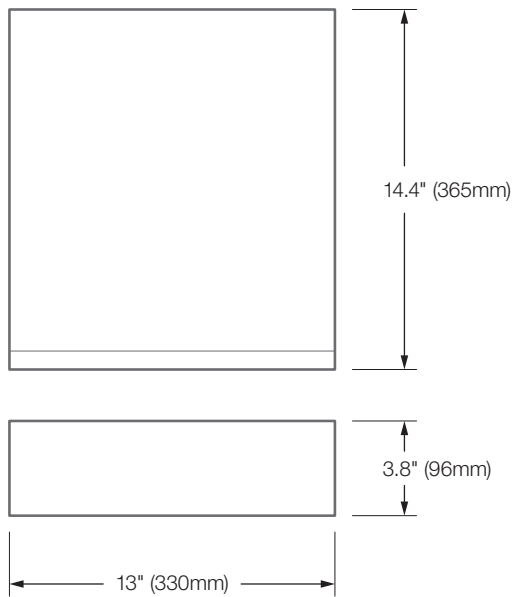

Mechanical

<b>Dimensions</b> <i>(See Dimensions)</i>	<b>Unit</b>	13" W (330mm) x 3.8" H (96mm) x 14.4" L (365mm)
	<b>Packaged</b>	15" W (381mm) x 7.9" H (202mm) x 19.7" L (500mm)
<b>Weight</b>	<b>Unit</b>	20lbs (9.1kg)
	<b>Packaged</b>	24lbs (10.9kg)

Controls and Connections

Front Panel

Rear Panel

Dimensions

See Next Page for Ordering Information

Configurations

Standard

Model Numbers