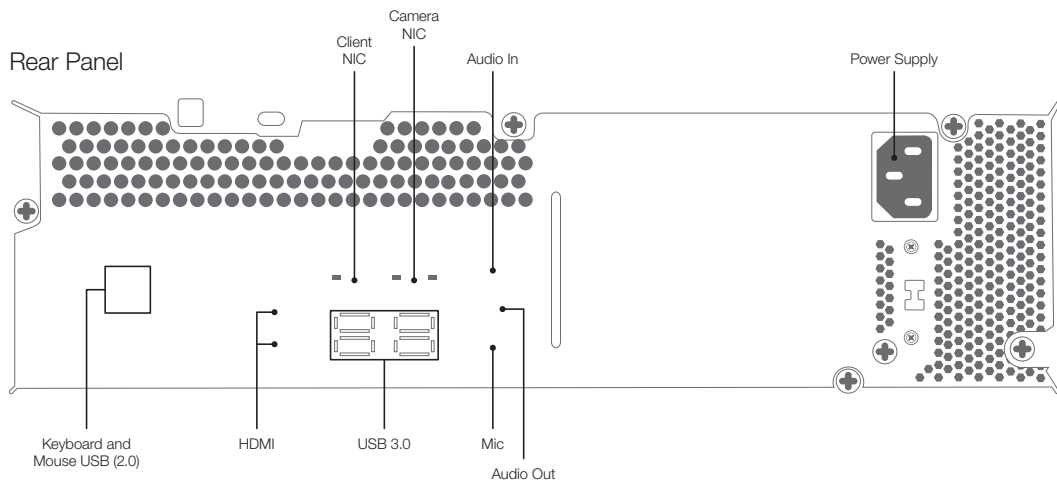

Controls and Connections

Rear Panel

Dimensions

See Next Page for Ordering Information