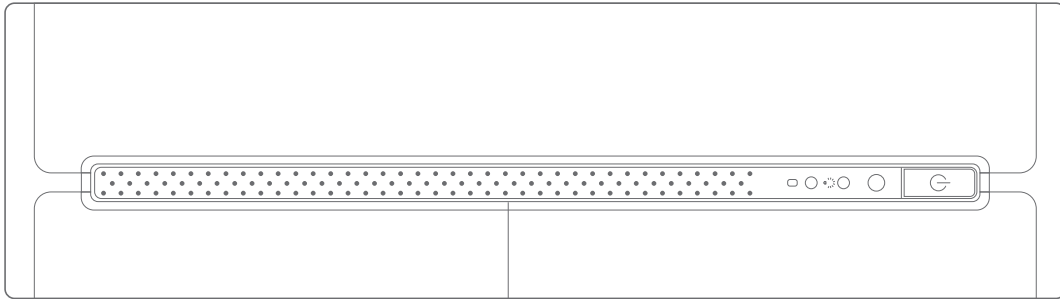

Controls and Connections

Front Panel