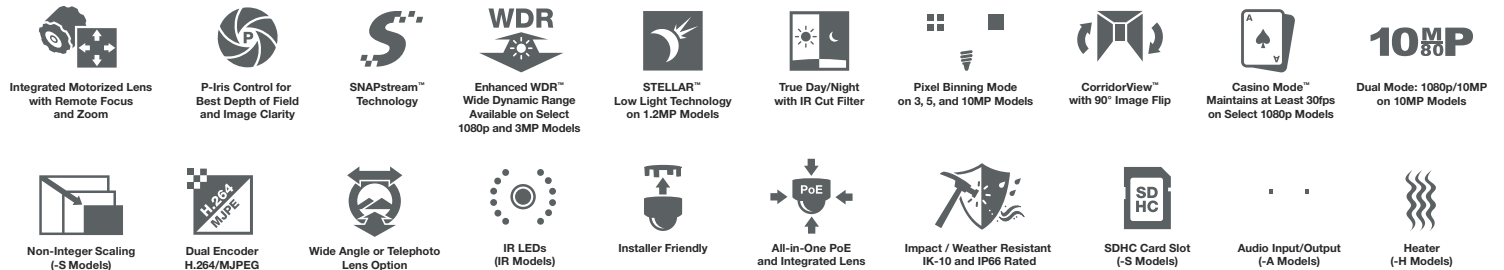

Series Features

- 1.2, 1080p, 3, 5, and 10MP Models
- Remote Focus/Zoom Motorized, P-Iris Lens
- SNAPstream™ Capability to Reduce Bandwidth without Impacting Image Quality
- P-Iris Control to Get Best Depth of Field and Image Clarity
- Wide Angle or Telephoto Lens Options
- STELLAR™ (Spatio Temporal Low Light Architecture) Reduces Motion Blur, Noise and Storage Requirements, While Enhancing Contrast and Allowing Color Imaging in Near Complete Darkness on 1.2MP Models
- Enhanced WDR™ up to 100dB at Full Resolution: See Clearly in Shaded and Bright Light Conditions Simultaneously on Select 1080p and 3MP Models
- True Day/Night Functionality with Mechanical IR Cut Filter and Optional IR LEDs
- Binning Mode for Strong Low Light Performance on 3MP, 5MP, and 10MP Cameras
- Casino Mode™ Guarantees Continuous 30fps Frame Rate Required by Gaming Industry Regulations on Select 1080p Models
- CorridorView™ Allows 90° Image Rotation for Better Coverage in Hallways and Corridors
- Privacy Mask, Motion Detection, Flexible Cropping, Bit Rate Control, Multi-Streaming, Multicasting, and Forensic Zooming
- Non-Integer Scaling (-S Models at 1080p Resolution or Higher)
- Dual Encoder H.264/MJPEG
- Heater and Optional Audio and IR LEDs (No Heater Required for WDR and STELLAR Models)
- SDHC Card Slot for Onboard Storage (-S Models)
- Network Protocols Include HTTPS*, 802.1x, DHCP, QoS, IPv6 and More
- Total PoE Solution (No External Power Required for Heater and IR LEDs), PoE and Auxiliary Power: 12–48V DC/24V AC
- Outdoor Rated IP66 and IK-10 Impact-Resistant Housing
- Easily Adjustable 3-Axis Gimbal

* HTTPS is for "-S" models only and cannot be used with STELLAR or audio functionality