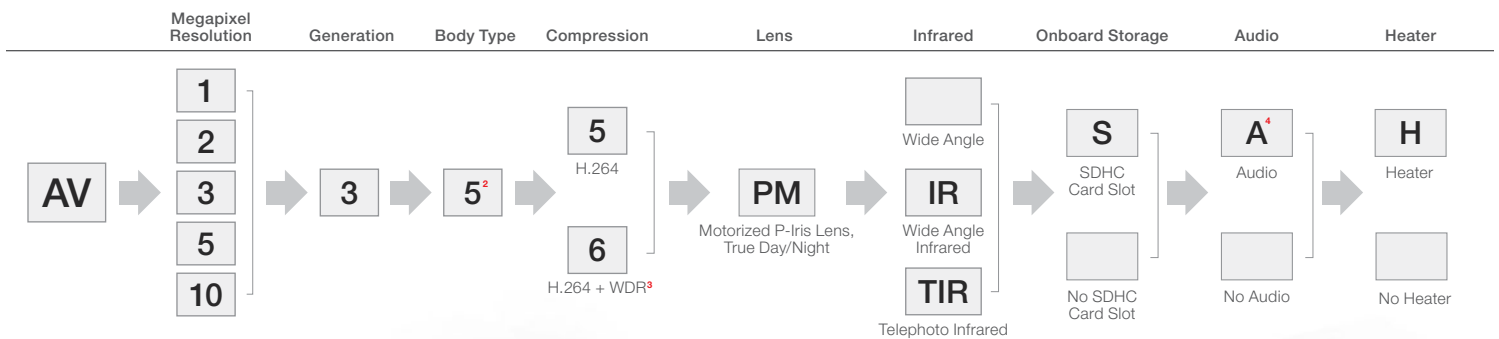

Create Your Model (Example: AV10355PMTIR-SH)

¹ Replacement part for AV-PMJB and AV-WMJB   ³ WDR for AV2356 and AV3356 models only
² "5" represents MegaDome G3 product line   ⁴ Wide angle lens cameras only