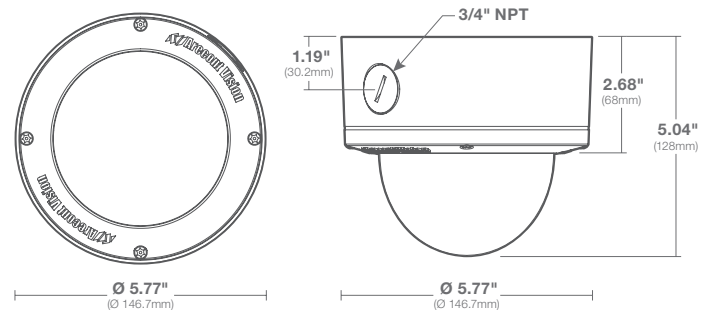

Max Power Consumption (Watts DC power)

Model	AV1355	AV2355	AV2356	AV3355	AV3356	AV5355	AV10355
PM	-	-	11.3	-	11.3	-	-
PM-H	-	12.2	-	11.9	-	11.9	-
PM-S	10.9	-	-	-	-	-	-
PMIR-S	11.9	-	12.7	-	12.7	-	-
PMIR-SA	-	-	-	-	12.7	-	-
PMIR-SAH	-	12.1	-	-	-	12.1	-
PMIR-SH	-	12.1	-	12.1	-	12.1	13.0
PMTIR-S	-	-	14.2	-	14.2	-	-
PMTIR-SH	-	14.5	-	14.4	-	14.4	13.8

IR Illuminator (IR models only)

PMIR	12 pcs 850nm LEDs / 50ft (15m) IR distance (max) / 60° and 80° IR angle
PMTIR	12 pcs 850nm LEDs / 120ft (36m) IR distance (max) / 40° IR angle
Power Over Ethernet	Total PoE solution (No external power requirement)

Audio Electrical (-A and -AH models only)

Streaming	Two-way
Compression	G.711 PCM 8 kHz
Input/Output	Microphone in or line in/line output

Heater Electrical (-H and -AH models only)

Power Consumption	2.28W max
Switch On/Off	On: 4°C (32.9°F), Off: 6.5°C (43.7°F)
Power Over Ethernet	Total PoE solution (no external power requirement)

Mechanical

Casing	Die-cast aluminum chassis with 4" polycarbonate dome bubble
	IP66 weather proof standard
	Impact resistant, IK-10 rated
Gimbal	Easily adjustable 3-axis camera gimbal w/360° pan, 77° tilt and 180° z-axis
Dimensions <i>(See Dimensions)</i>	Unit Ø 5.77" (146.7mm) x 5" H (128mm)
	Packaged 6" H (150mm) x 7.5" W (190mm) x 8" L (200mm)
Weight	Unit 2.25lbs (1.02kg)
	Packaged 2.8lbs (1.27kg)
On Board Storage	SDHC slot up to 32GB (card not included)

Dimensions

Scaling Resolution Chart****

Scaled Resolution	Horizontal	Vertical	Pixel Count
720p	1280	720	921600
XVGA	1024	768	786432
DVGA (16:9)	1136	640	727040
DVGA (3:2)	960	640	614400
SVGA	800	600	480000
D1 (PAL)	720	576	414720
4CIF (PAL)	704	576	405504
D1 (NTSC)	720	480	345600
4CIF (NTSC)	704	480	337920
VGA	640	480	307200
2CIF (PAL)	704	288	202752
HVGA (4:3)	480	360	172800
2CIF (NTSC)	704	240	168960
HVGA (8:3)	640	240	153600
HVGA (3:2)	480	320	153600
HVGA (16:9)	480	272	130560
CIF (PAL)	352	288	101376
CIF (NTSC)	352	240	84480
QVGA (SIF)	320	240	76800
QCIF (PAL)	176	144	25344
QCIF (NTSC)	176	120	21120
SQCIF	128	96	12288

**** All scaled resolutions are available on all cameras that support scaling

See Next Page for Ordering Information